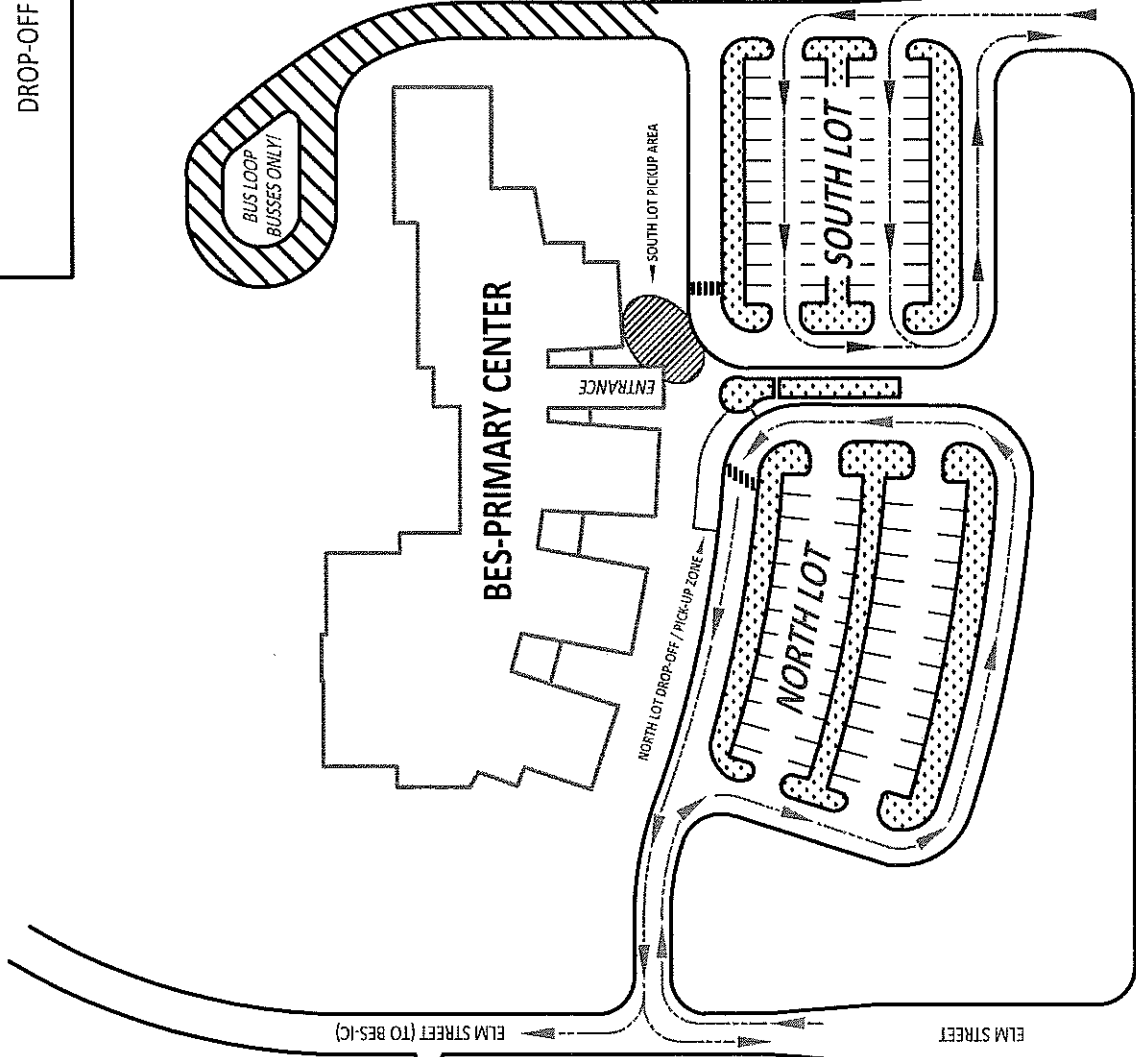

BES-PRIMARY CENTER (BALDWIN CITY, KS)

DROP-OFF & PICK-UP PROCEDURE MAP

NORTH LOT: Drive thru drop-off & pick-up along curb only (for all grades) *NO PARKING*

SOUTH LOT: Park in a parking stall & walk to meet your child.

In order to keep students, parents, and staff safe, PLEASE remember:
The NORTH LOT is drive thru drop-off & pick-up only (NO PARKING)
The SOUTH LOT is parking only (NO CURBSIDE DROP-OFF or PICK-UP)