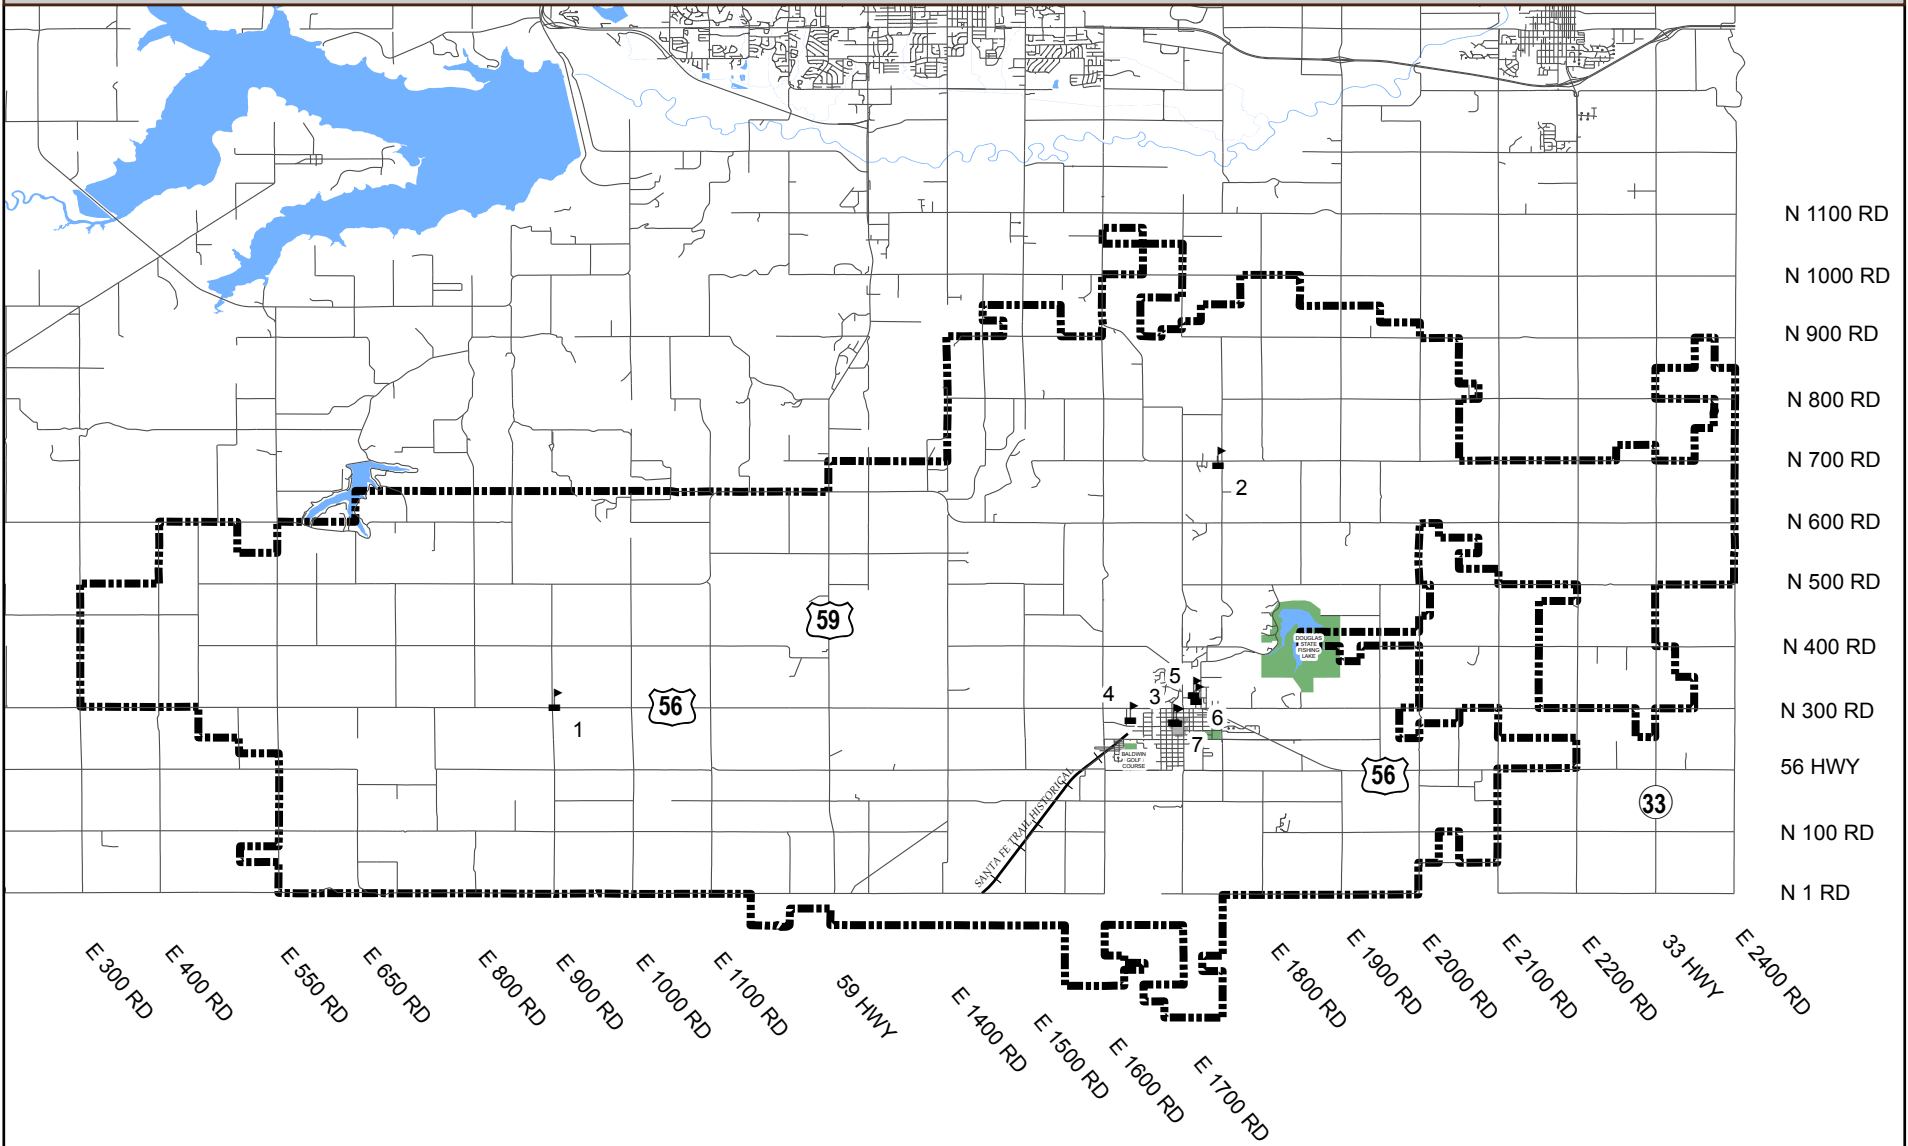

BALDWIN CITY USD 348

School Information

ID	School Name	Address	City	State	Zip	Phone
1	Marion Springs Elementary	316 E 900 Rd	Baldwin City	KS	66006	785-594-3081
2	Vinland Elementary	702 E 1747 Rd	Baldwin City	KS	66006	785-594-3912
3	BES - Primary Center (K-2)	700 Chapel St	Baldwin City	KS	66006	785-594-2444
4	BES - Intermediate Center (3-5)	100 Bullpup Dr	Baldwin City	KS	66006	785-594-2446
5	Baldwin Junior High	400 Eisenhower St	Baldwin City	KS	66006	785-594-2448
6	Baldwin High	415 Eisenhower St	Baldwin City	KS	66006	785-594-2725
7	Baldwin City District Office	708 Chapel St.	Baldwin City	KS	66006	785-594-2721

Legend

- Schools
- Streets
- District Boundary

Created June 2007